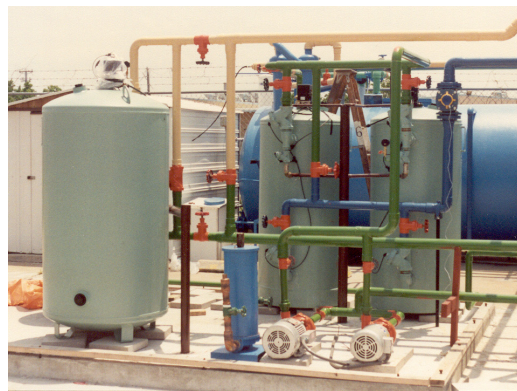

## WATER CONDITIONING SOFTENERS

Reetex designs and manufactures custom softeners (0-800 gpm) for petrochemical, refining and power customers around the world.

Options include class 1 div 2 controls and HMI PLC controls.